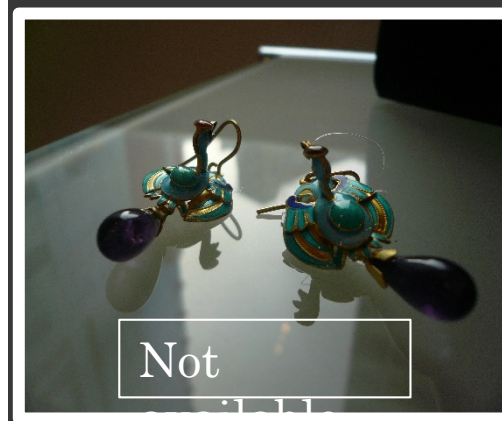

## Filigree Silver Enamel Amethyst Ring and Earrings

Size: 2.5 cm x 3cm

Price: HK\$2,980

Size: 2 cm x 4.5cm

Price: HK\$2,480

## Filigree Silver Enamel Amethyst Earrings

Size: 2 cm x 4.5cm

Price: HK\$2,480